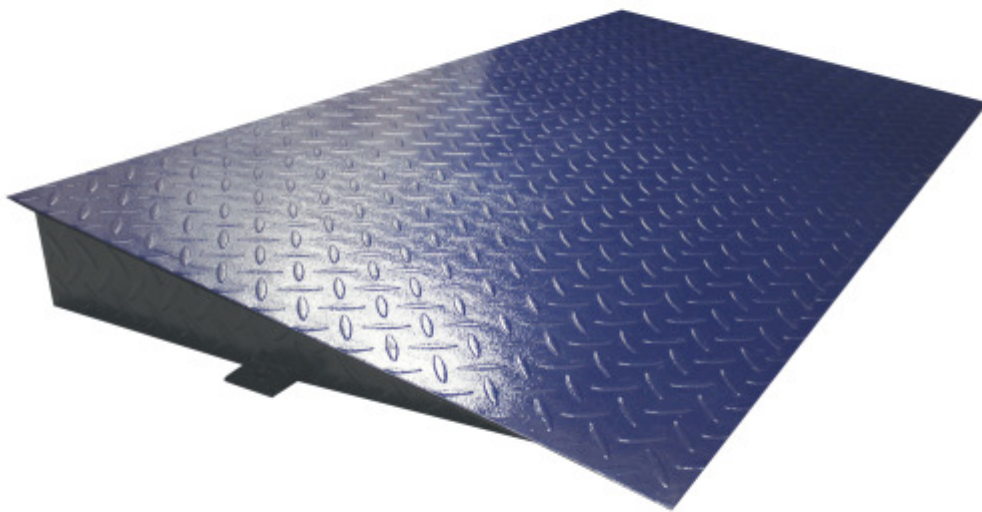

Mild Steel Ramp :

**Available Size: PT 12R 1200mm wide, PT 10R 1000mm wide &
PT 15R 1500mm wide**

Made from mild steel, the 1200mm wide ramp is an ideal companion for the PT platform scales. Use multiple ramps for loading and unloading items from any direction, or just install a single ramp. Either way, the ramp accessory makes working with the PT platform scales simple. The ramp securely connects to the PT for safe operation.